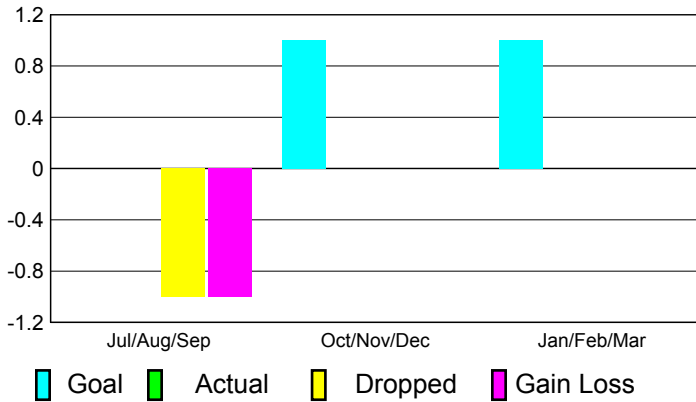

2010-2011 GMT Reports for District (or Undistricted) **District 107 D**

GMT: **JON BJARNI THORSTEINSSO** Location: **FINLAND**

GMT CA: **4**

CLUBS

**Club Results
2010-2011**

**Clubs
2009-2010**

Month	New Club Goal	Actual New Clubs	Actual Dropped Clubs	Gain/Loss of Clubs	Gain/Loss of Clubs
Jul/Aug/Sep	0	0	-1	-1	0
Oct/Nov/Dec	1	0	0	0	0
Jan/Feb/Mar	1	0	0	0	0
Totals	2	0	-1	-1	0

Club Results 2010-2011

Goal, New, Dropped, Gain/Loss

Comparison of Club Gain/Loss

Current Year Compared to the Previous Year

YTD Status Quo Clubs 2010-2011

Status Quo Clubs Compared to Status Quo Members

MEMBERSHIP